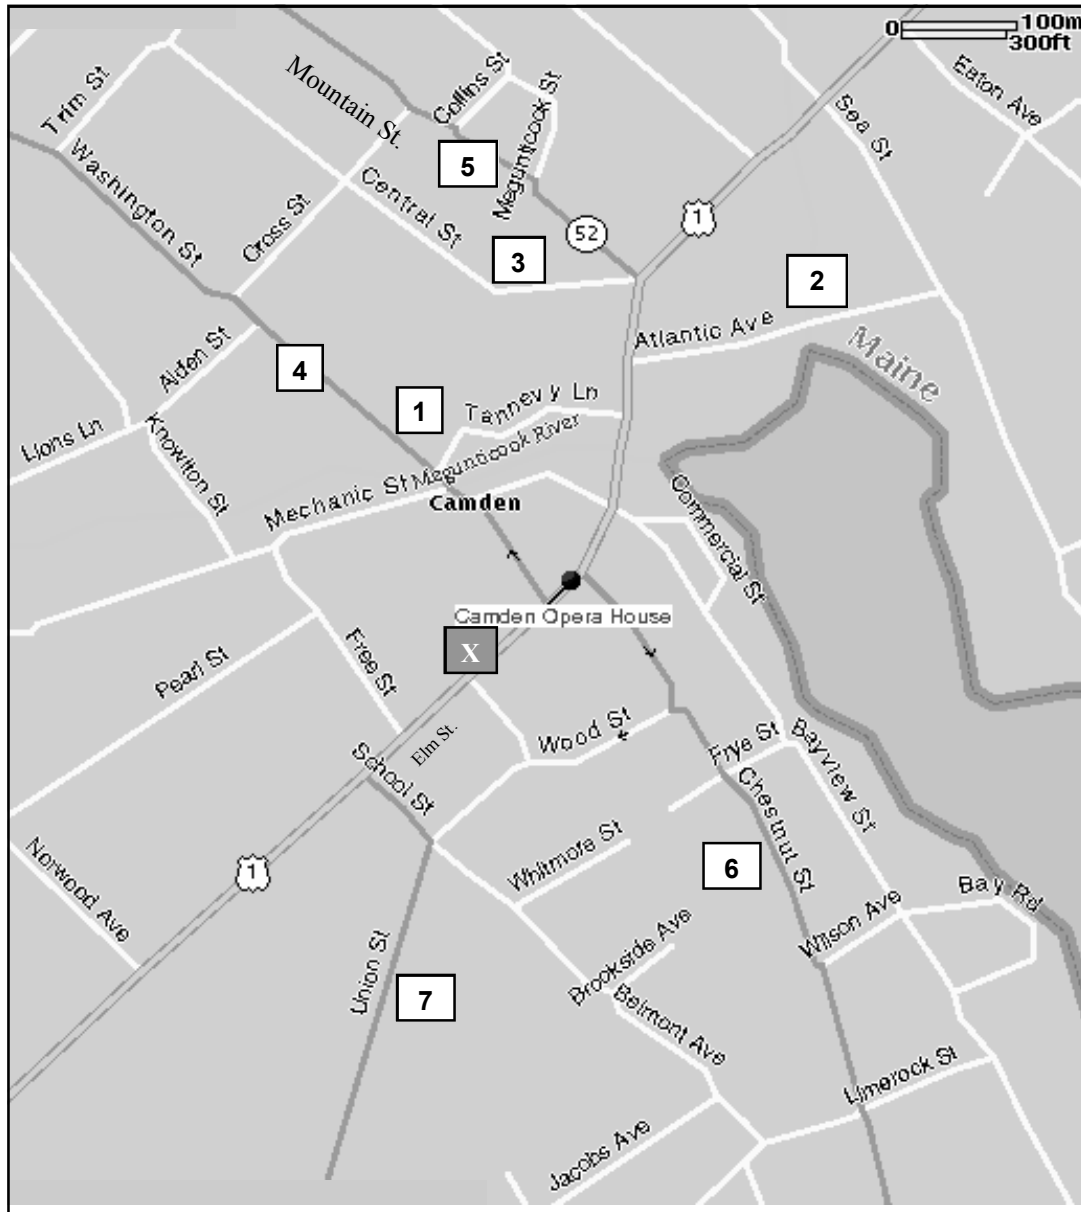

All Day Parking Map for Camden, Maine

Summer Season April 15 - November 15

Parking Locations

1. Fire Station Parking Lot
2. Library Parking Lot
3. Central Street Parking Lot
(adjacent to Christian Science Church)
4. Washington Street (on street)
5. Mountain Street/Rt. 52 (on street)
6. Chestnut Street (on street)
7. Union Street (on street)

On downtown Camden streets, there is a 2 hour on-street parking limit in effect from 8 AM - 5 PM, 7 days a week.

Please do not park in the Rite-Aid parking lot. You will be towed!