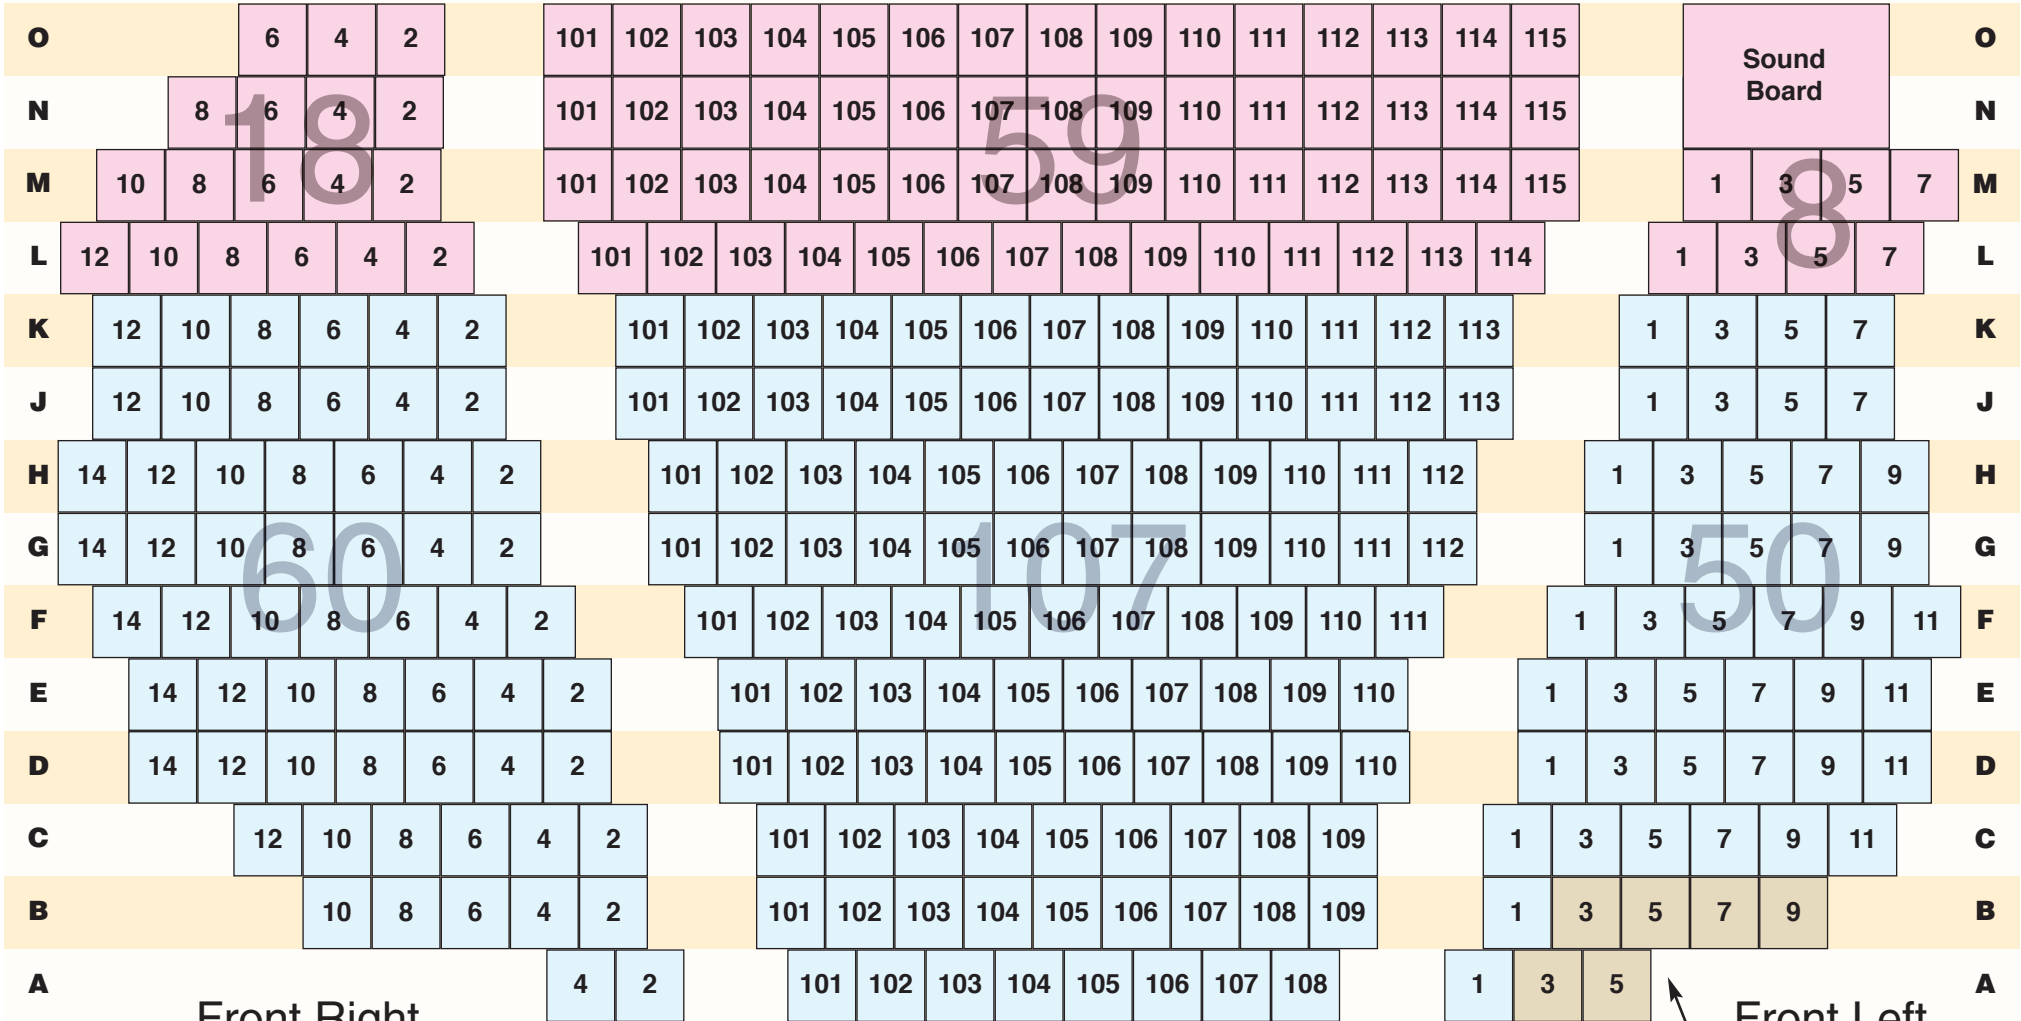

# Camden Opera House

# Lobby

Rear Right

Rear Center

Rear Left

Front Right

Front Center

Front Left

**STAGE**

**Seating Capacity:**

302 with all removable handicap seats in place  
 296 with all removable handicap seats removed  
 Orchestra = 302 seats  
 Total seats = 489 seats

Removable seats for wheelchair accessible seating  
 (two orchestra chairs = one wheelchair seating)

Balcony Rear

Balcony Front

Partial view seating

Partial view seating

Camden Opera House  
Balcony Seating  
187 seats