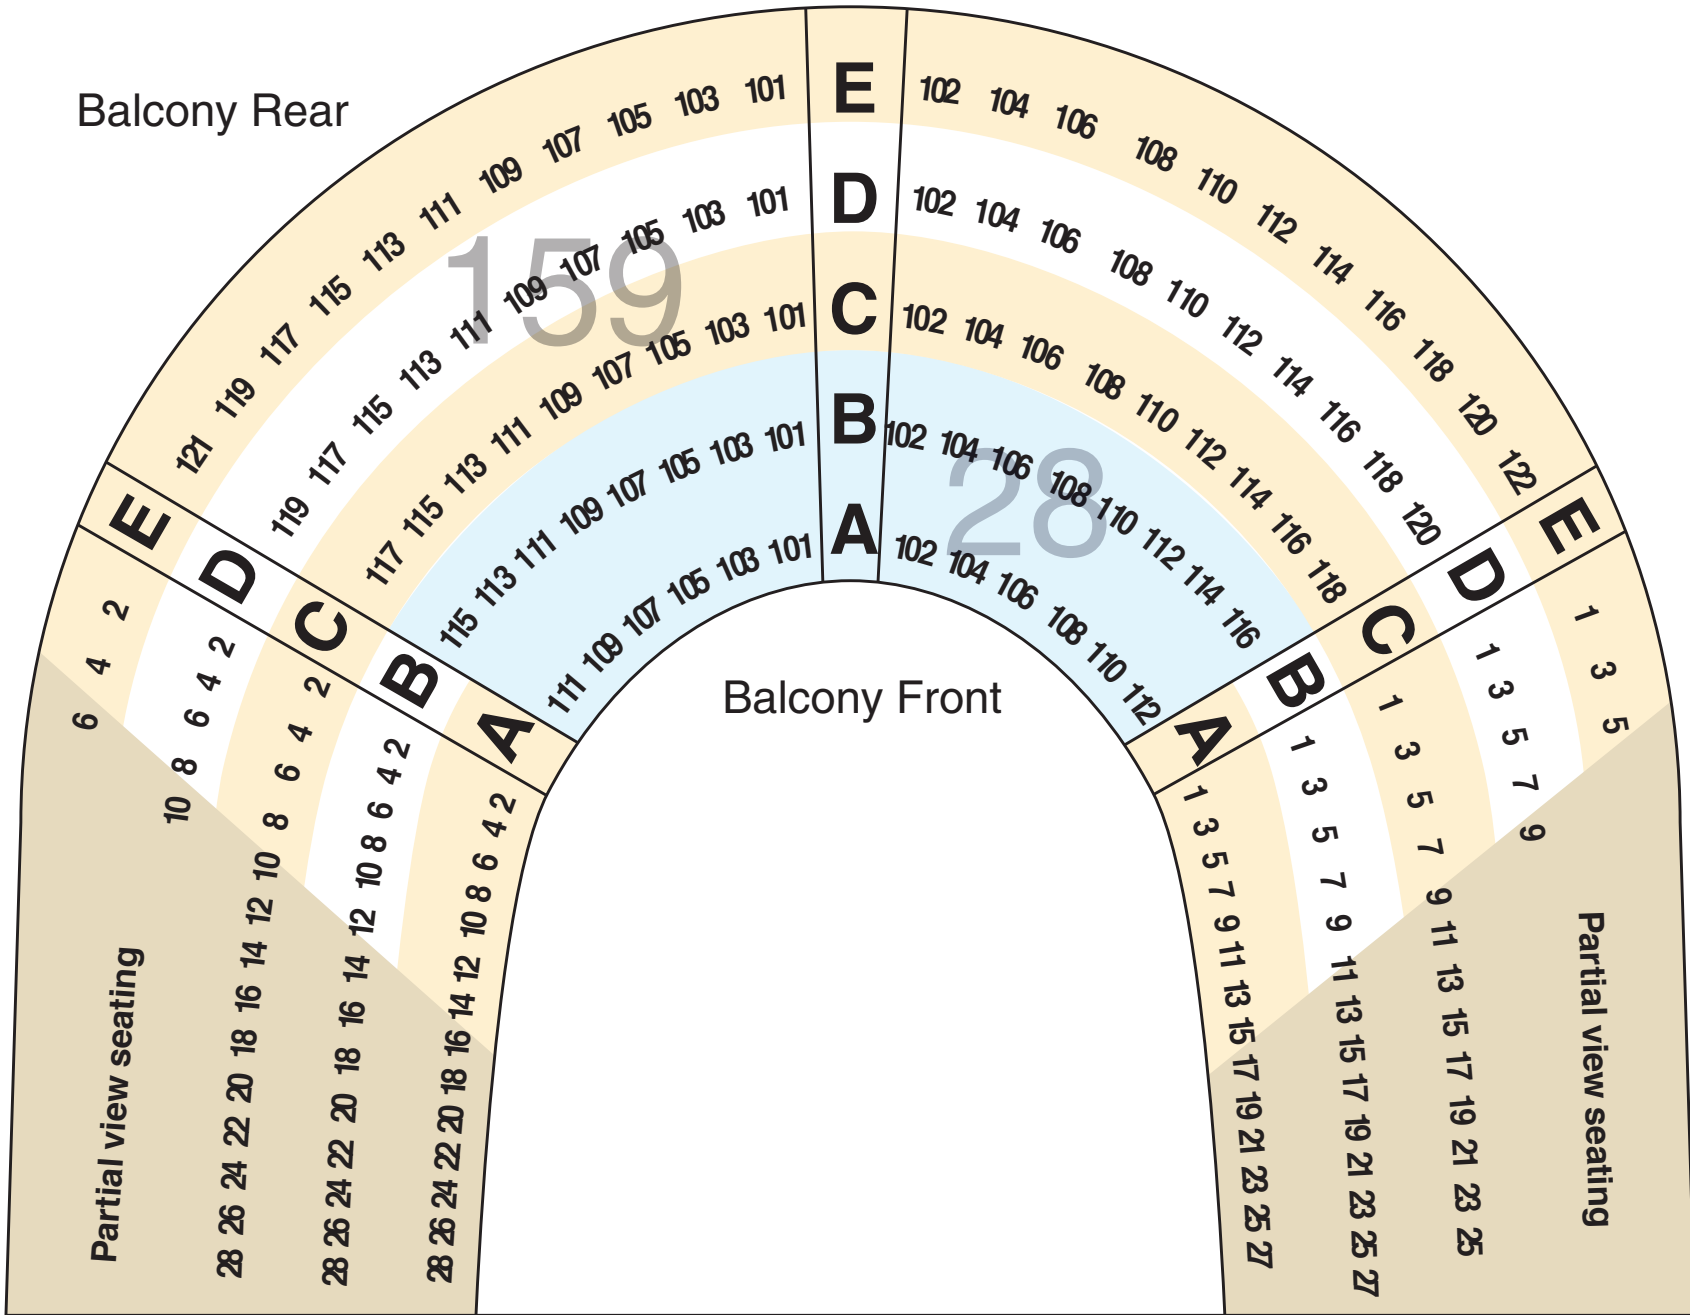

# Lobby

Rear Right

Rear Center

Rear Left

Front Right

Front Center

Front Left

**STAGE**

**Seating Capacity:**

302 with all removable handicap seats in place  
 296 with all removable handicap seats removed  
 Orchestra = 302 seats  
 Total seats = 489 seats

Removable seats for wheelchair accessible seating  
 (two orchestra chairs = one wheelchair seating)

Balcony Rear

Balcony Front

Partial view seating

Partial view seating

Camden Opera House  
Balcony Seating  
187 seats